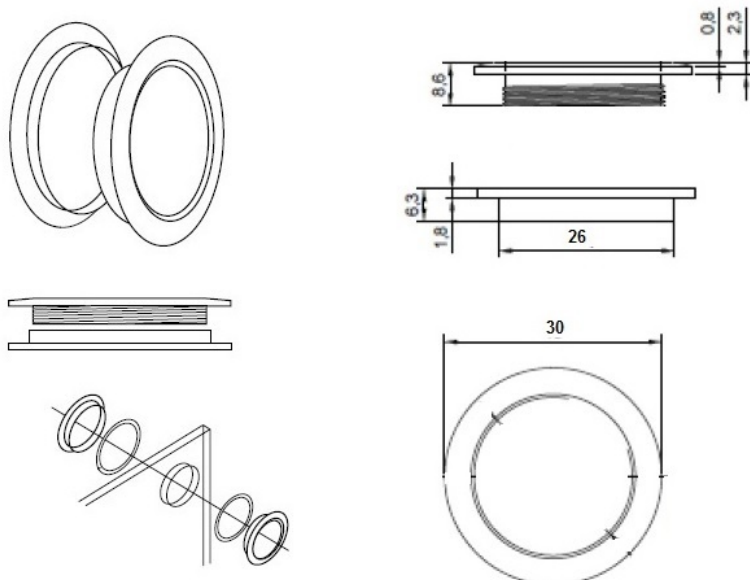

PRODUCT SHEET

Description:

Glass Door Pull, Brass, $\varnothing 30 \times 9$ mm, Bore 25mm, Chrome Plated

Item number:

17.40.100-1

Units	Box	Carton	HS Code	Barcode
Pcs.	1	300	8302420090	 5704866479578

SISO A/S